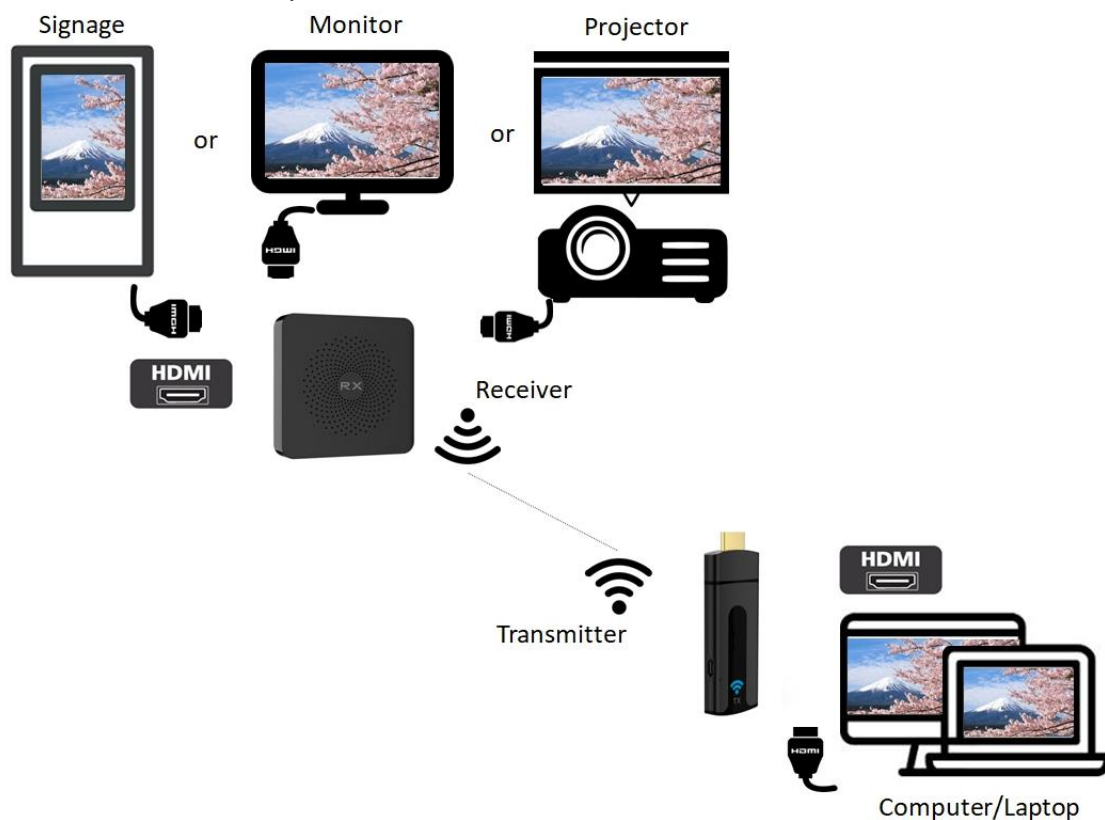

# 1 Overview

## 1.1 Introduction

Digijupiter DJP-T011 wireless 1080P HD transmission kit can wirelessly transmit any High-Definition content from your set-top-box, Blu-ray player, or HDMI ready computer placed anywhere in the house , to the HDTV. It is the best way to stream your 1080P content wirelessly.

## Features

Transmit all your HDMI-compatible, digital video signals wirelessly from one display or playback device (e.g. PC, DVD or Blu-ray player) to a receiver terminal (e.g. monitor or TV). Digijupiter HDMI transmission kit offers maximum flexibility and comfort.

- Transmit uncompressed 1080P video to TV wirelessly
- Plug & play, no software installation required, no setting required
- Stream HD 1080P video pass through
- Stream 3D video pass through
- Support the highest rate 1.485G an TDMS clock up to 148.5MHz
- Transmission distance up to 30 meters