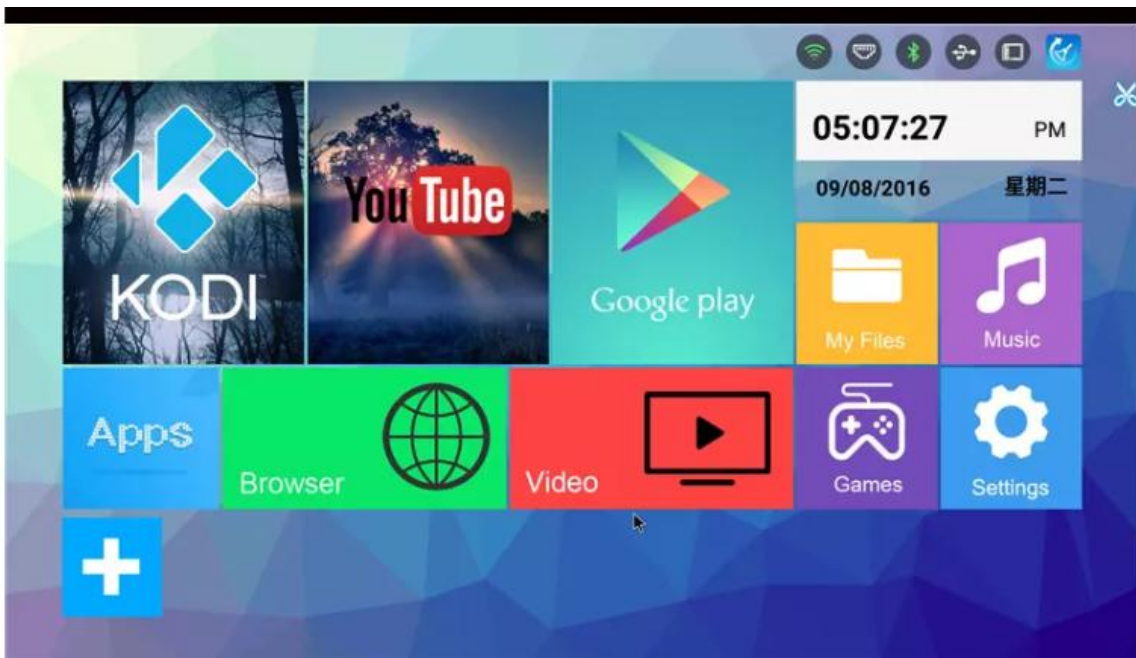

H.265
HEVC

H.265

H.264

Occupy less bandwidth (about 50%) than H.264