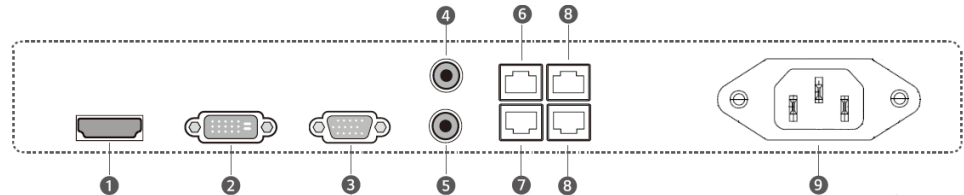

Connectivity

1. HDMI IN
2. DVI-D
3. VGA
4. CVBS OUT
5. CVBS IN
6. ISP/IR
7. RS232 IN
8. RS232 OUT
9. AC Power IN

Learn More
Contact Us

www.Digijupiter.com
Hsu@digijupiter.com