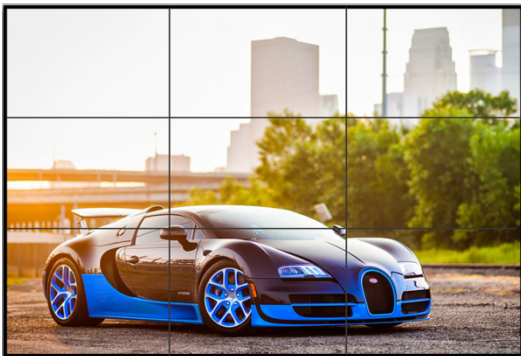

Connectivity

1. HDMI IN
2. DVI-D
3. VGA
4. CVBS OUT
5. CVBS IN
6. ISP/IR
7. RS232 IN
8. RS232 OUT
9. AC Power IN

Learn More
Contact Us

www.Digijupiter.com
Hsu@digijupiter.com